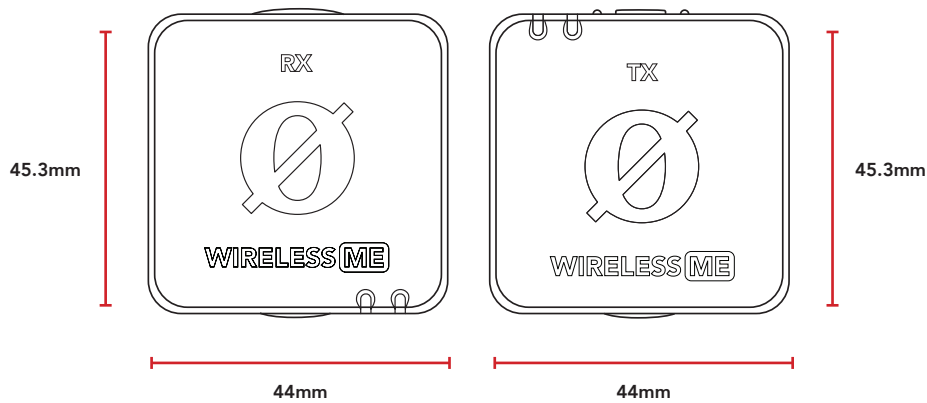

## ACOUSTIC & ELECTRICAL SPECIFICATIONS

Acoustic Principle:	Pre-polarised pressure transducer
Polar Pattern:	Omnidirectional
Frequency Range::	20 Hz – 20 kHz
Dynamic Range:	100dB
Max SPL:	122dB SPL
Equivalent Noise (dBA):	22dBA
Analog Inputs:	TRS (lavalier microphone Input)
Output Connection:	3.5mm TRS USB-C
Computer Connectivity:	USB-C
Bit Depth:	24-bit
Sample Rate:	48 kHz
Minimum Operating Systems Requirements:	macOS 10.15 above Windows 10 and above iOS 14 Android 11
Power Requirements:	In-built rechargeable lithium-ion battery charged via 5V USB
Operating Time:	7 hours
Transmission Range:	>100m (line of sight)

## MECHANICAL SPECIFICATIONS

Weight (grams):	TX 32 RX 32
Dimensions (millimetres):	TX: 44mm x 45.3mm x 18.3mm RX: 44mm x 45.3mm x 18.3mm
Included Accessories:	2 x Transmitters 1 x Receiver 1 x SC21 USB-C to Lightning Cable 2 x SC22 USB-C to USB-C Cable 1 x SC2 3.5mm TRS to TRS cable 1 x SC7 3.5mm TRRS to TRS cable 3 x Fur windshield 1 x Carry Pouch
RØDE Software Compatibility:	RØDE Central RØDE Connect RØDE Reporter RØDE Capture

## DIMENSIONS