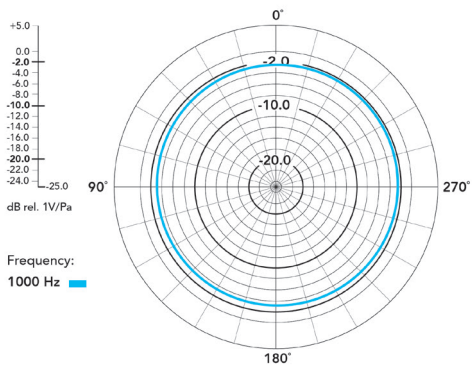

POLAR PATTERN